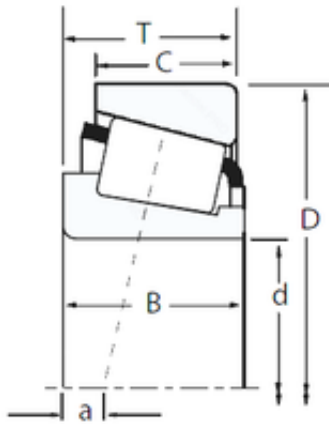

### Timken 33211 Tapered Roller Bearings 33211 timken bearing

Bearing No. 33211

Size	55x100x35 mm
Bore Diameter	55 mm
Outer Diameter	100 mm
Width	35 mm
d	55 mm
D	100 mm
T	35 mm
B	35 mm
C	27 mm
R	2 mm
r	1,5 mm
Weight	1,16 Kg
Dynamic load rating radial (C)	155 kN
Calculation factor (e)	0,4