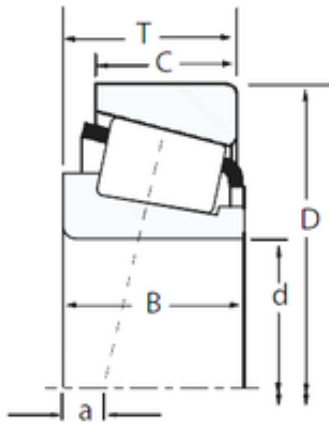

China ucp205 Bearing Supplier

timken tapered roller bearing 32212
60x110x29.75mm tapered roller bearings

Bearing No. 32212

| | |
|--------------------------------|-----------------|
| Size | 60x110x29.75 mm |
| Bore Diameter | 60 mm |
| Outer Diameter | 110 mm |
| Width | 29,75 mm |
| d | 60 mm |
| D | 110 mm |
| T | 29,75 mm |
| B | 28 mm |
| C | 24 mm |
| R | 2 mm |
| r | 1,5 mm |
| Weight | 1,14 Kg |
| Dynamic load rating radial (C) | 137 kN |
| Calculation factor (e) | 0,4 |

32212 Bearing 2D drawings and 3D CAD models